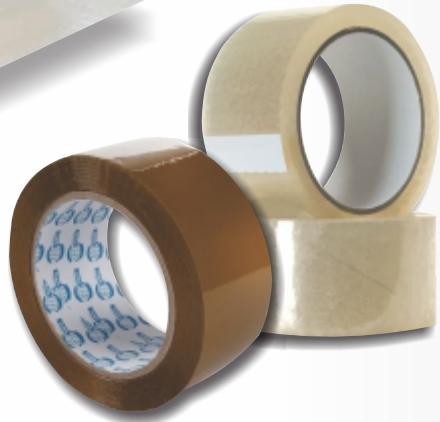

CAFFEE CHAIRS

TB01

BASE OPTIONS

Bases are powder coated
(Black / Bronze / Silver Vein)
Bases are available in Aluminium

TB02

TABLES

HERB TROLLY

*Available in Single, 3/4 & Double size

HANGING DAY BED

Note: Pillows are excluded

GARDEN

BRAAI BUDDY
METAL TRAYS & ACCESSORIES EXCLUDED

KIDDIES SANDBOX
Note: Colours available on request

OUTDOOR

AEROTHENE

PACKAGING TAPE

BUBBLE WRAP

PALLET WRAP

PACKAGING PRODUCTS

Suppliers of Agriculture Products

Agriculture Products:

- Planter Bags
- Pots
- Plastic Seedling Trays
- Ground Sheeting
- Tubing
- Bootliners
- Compost Bags
- Greenhouse Sheeting
- Pebble Bags
- Refuse Bags
- Weed Control Fabric (Agriweave)
- Frost Cover
- Hanging Bowls
- Polywoven Tree Bags
- Shade Netting